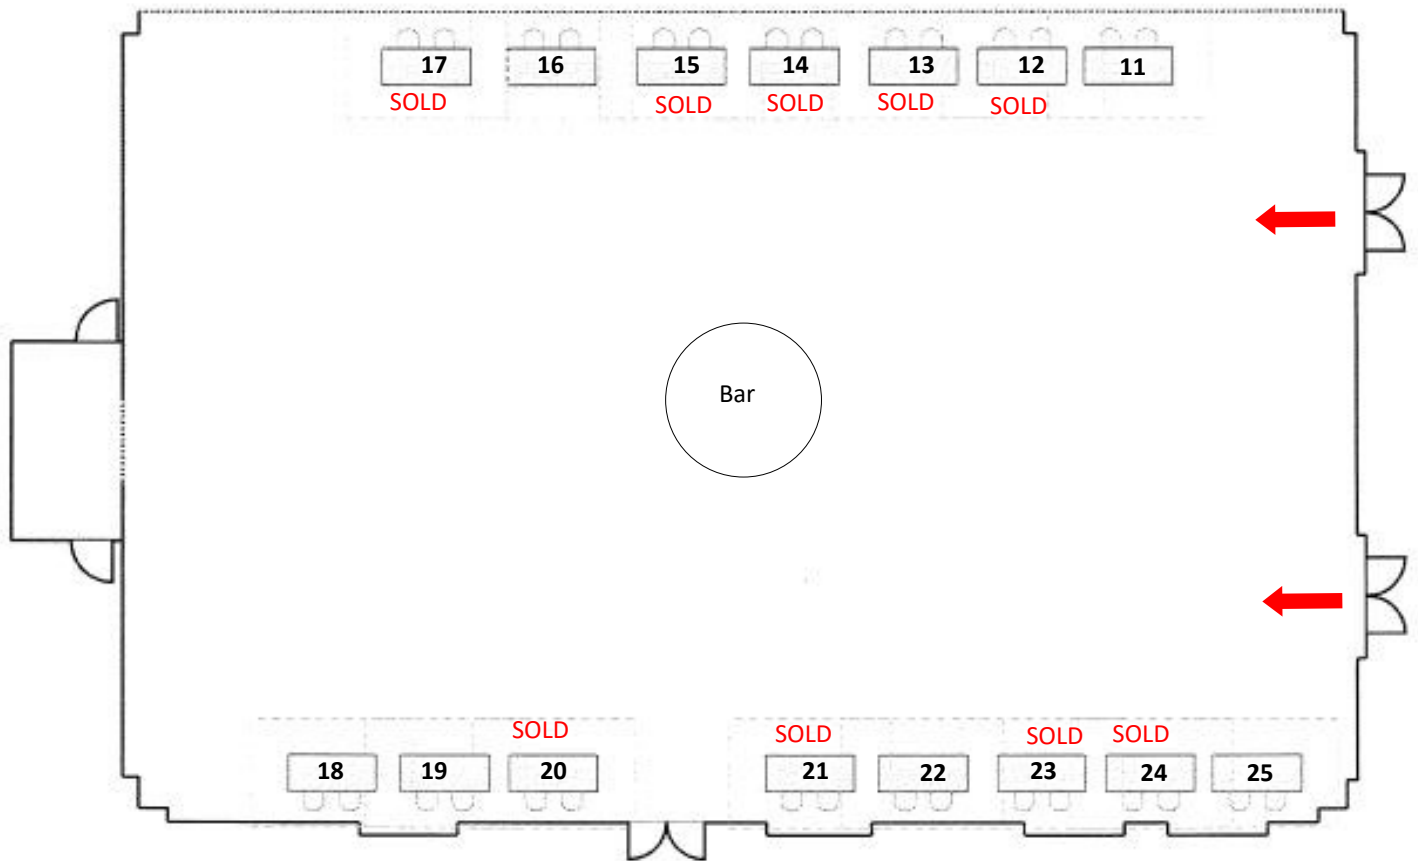

Open doors lead from the Foyer into the Room. During Breakfast, Lunch and Break times food and beverage stations will be present in room. Different styles of seating and tables will also be scattered throughout for attendees to use.

During Receptions, stations of food will be in the room as well as a few occasional tables and seats (less than were present during the early functions). Back to back bars will be centrally placed—as indicated.

Exhibit Foyer

Foyer with natural daylight with doors leading into the Exhibit Room and General Session Room. During Breakfast, Lunch and Break times food and beverage stations will be present in foyer. Some occasional seating will be scattered throughout for attendees to use.

During Receptions, stations of food will be in the foyer as well as a few occasional tables. Bar will be located—as indicated.