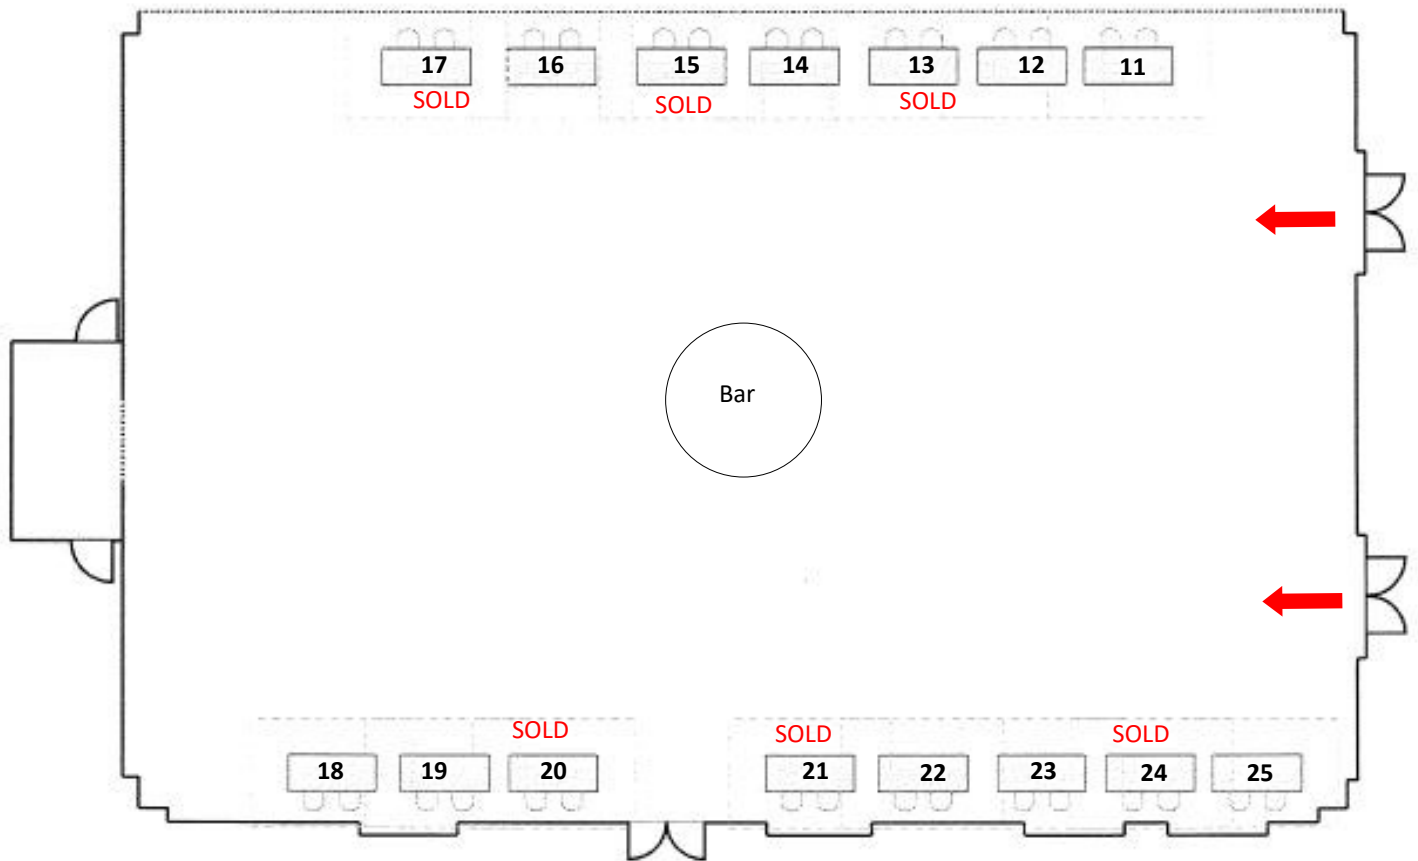

Restrooms

General Session Room

Exhibit  
Foyer

Exhibit Room

Entrance from  
Registration desk

SOLD

SOLD

SOLD

# Exhibit Room

Open doors lead from the Foyer into the Room. During Breakfast, Lunch and Break times food and beverage stations will be present in room. Different styles of seating and tables will also be scattered throughout for attendees to use.

During Receptions, stations of food will be in the room as well as a few occasional tables and seats (less than were present during the early functions). Back to back bars will be centrally placed—as indicated.

# Exhibit Foyer

Foyer with natural daylight with doors leading into the Exhibit Room and General Session Room. During Breakfast, Lunch and Break times food and beverage stations will be present in foyer. Some occasional seating will be scattered throughout for attendees to use.