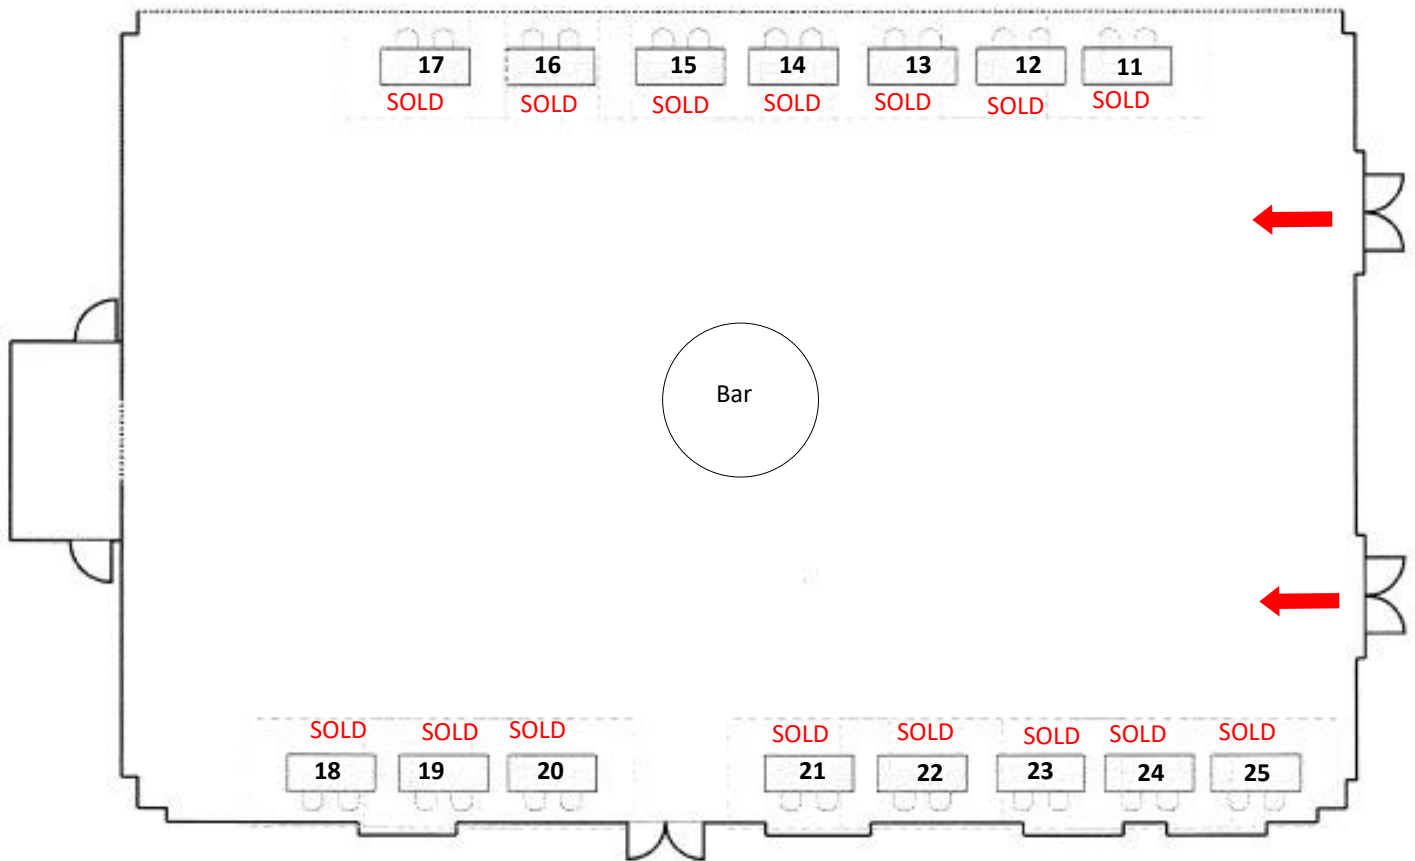

Open doors lead from the Foyer into the Room. During Breakfast, Lunch and Break times food and beverage stations will be present in room. Different styles of seating and tables will also be scattered throughout for attendees to use.

During Receptions, stations of food will be in the room as well as a few occasional tables and seats (less than were present during the early functions). Back to back bars will be centrally placed—as indicated.

Exhibit Foyer

Foyer with natural daylight with doors leading into the Exhibit Room and General Session Room. During Breakfast, Lunch and Break times food and beverage stations will be present in foyer. Some occasional seating will be scattered throughout for attendees to use.

During Receptions, stations of food will be in the foyer as well as a few occasional tables. Bar will be located—as indicated.