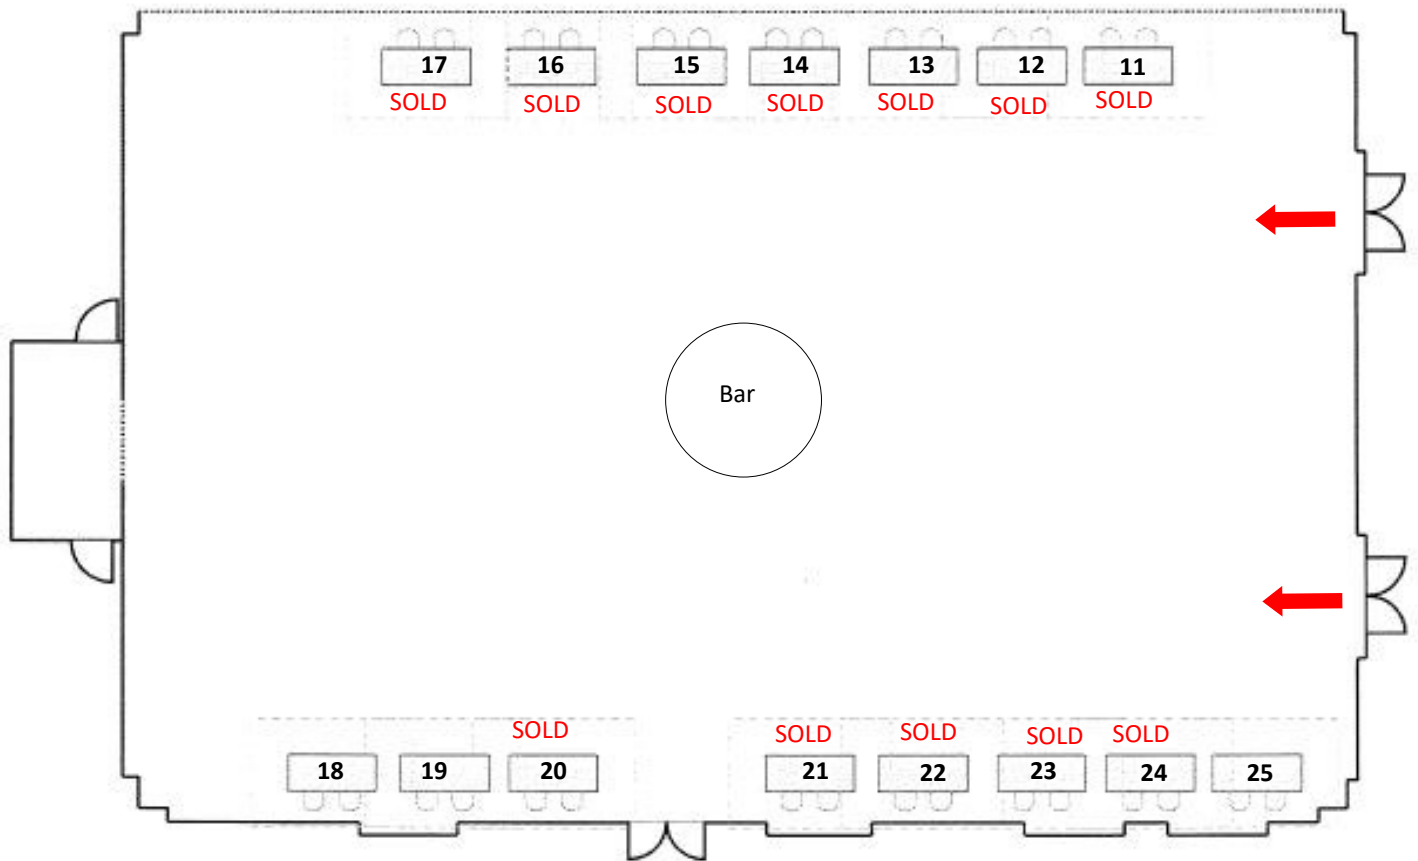

SOLD

SOLD

SOLD

Entrance from

Registration desk

Exhibit Room

Open doors lead from the Foyer into the Room. During Breakfast, Lunch and Break times food and beverage stations will be present in room. Different styles of seating and tables will also be scattered throughout for attendees to use.

During Receptions, stations of food will be in the room as well as a few occasional tables and seats (less than were present during the early functions). Back to back bars will be centrally placed—as indicated.

Exhibit Foyer

Foyer with natural daylight with doors leading into the Exhibit Room and General Session Room. During Breakfast, Lunch and Break times food and beverage stations will be present in foyer. Some occasional seating will be scattered throughout for attendees to use.

During Receptions, stations of food will be in the foyer as well as a few occasional tables. Bar will be located—as indicated.