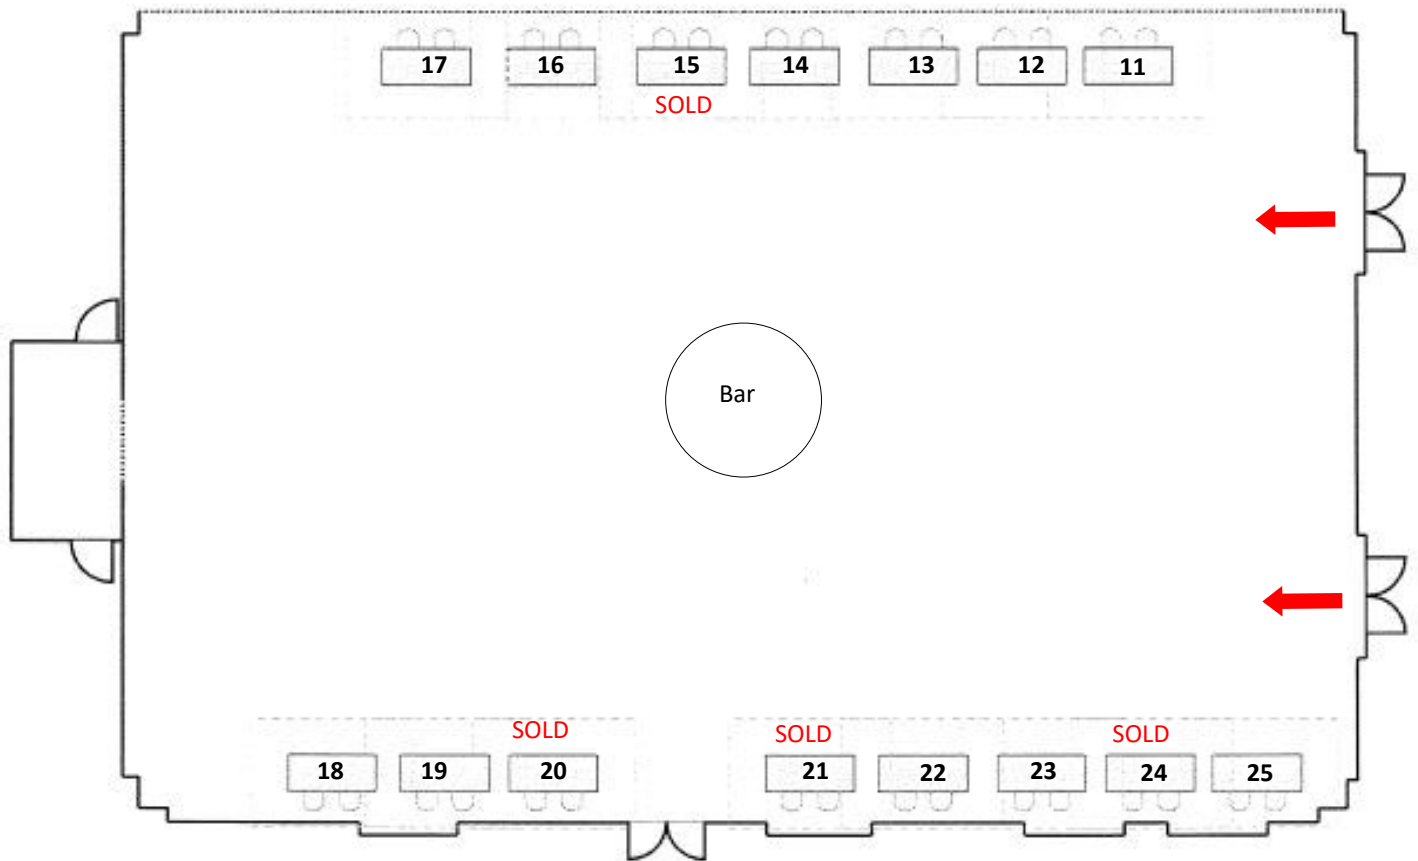

SOLD

SOLD

SOLD

SOLD

SOLD

Exhibit Room

Open doors lead from the Foyer into the Room. During Breakfast, Lunch and Break times food and beverage stations will be present in room. Different styles of seating and tables will also be scattered throughout for attendees to use.

During Receptions, stations of food will be in the room as well as a few occasional tables and seats (less than were present during the early functions). Back to back bars will be centrally placed—as indicated.

Exhibit Foyer

Foyer with natural daylight with doors leading into the Exhibit Room and General Session Room. During Breakfast, Lunch and Break times food and beverage stations will be present in foyer. Some occasional seating will be scattered throughout for attendees to use.

During Receptions, stations of food will be in the foyer as well as a few occasional tables. Bar will be located—as indicated.